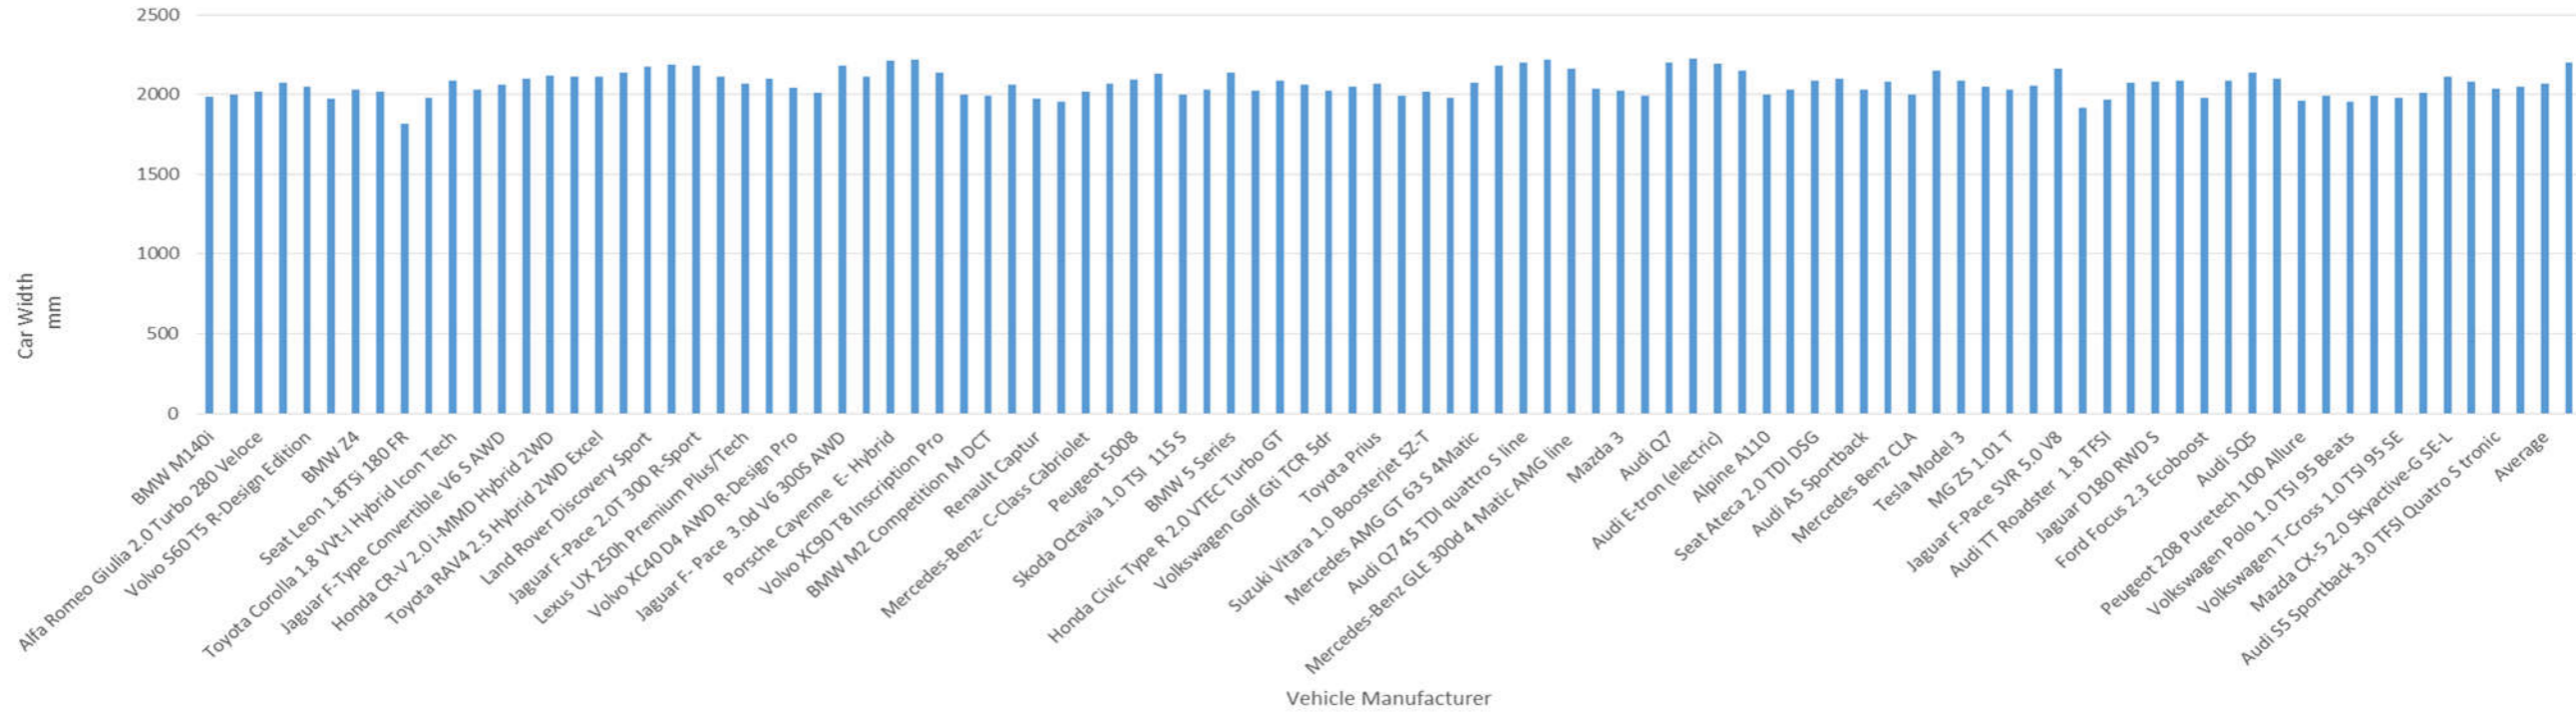

What Car 2019 - Vehicle Widths in mm (Includes Mirrors)

■ Width